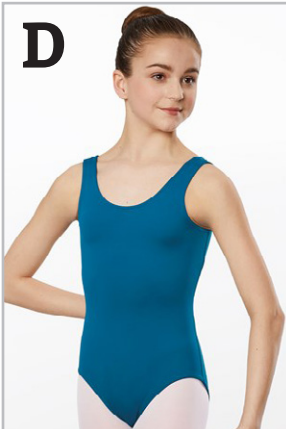

Nylon Classic Tank