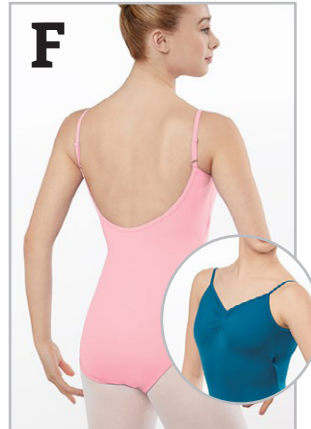

**Advanced Ballet**

Black

## ALL CLASSES

Nylon Classic Tank

Nylon Cami (low back)

Nylon Pinch Front Cami

## Pointe 1 & up

Nylon Twist Back Camisole Leotard

## Pointe 1 & up

Adjustable Crop Top

Adult XS-XL