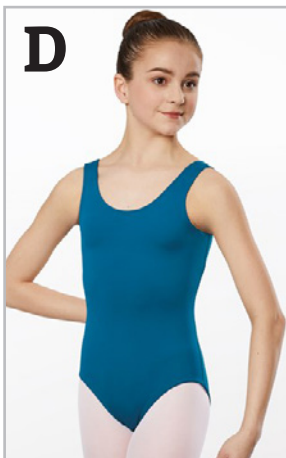

Intro thru Ballet Age 9

CLASS LEOTARD COLORS

Tiny Tots: Any color

Intro to Dance: Light Pink

Beginner Ballet

Ballet 1 (Age 6): Lavender

Ballet 2 (Age 7): Dark Pink/Navy

Ballet 3 (Age 8): Light Blue

Intermediate Ballet

Age 9: Turquoise/Emerald

Age 10: Royal Blue

Pointe Prep Ballet

Level 1: Red/Mulberry

Level 2: Dark Cherry

Advanced Ballet

Advanced B: Dark Teal

Advanced A: Black

ALL CLASSES

Nylon Classic Tank

POINTE 1 & UP

Nylon Pinch Front Cami

Nylon Twist Back Cami

TIGHTS & HAIR KITS

I balera

footed: \$ 8/pair

convertible: \$ 10/pair

-  pink
-  light suntan
-  caramel
-  hazelnut
-  honey
-  suntan
-  warm sand

J Body Wrappers[®]

designed to be more durable

convertible: \$ 17/pair

conv. w/ seam: \$ 18/pair (pink only)