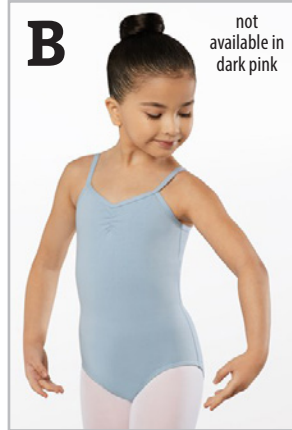

TOTAL
(Free Shipping!)

Check Enclosed Bill my account

INTRO to AGE 8/9

Cotton Short Sleeve

Intro thru Ballet Age 8

Cotton Pinch Front Cami

Intro thru Ballet Age 8

Nylon Short Sleeve

Intro thru Ballet Age 9

CLASS LEOTARD COLORS

Tiny Tots: Any color

Intro to Dance: Light Pink

Beginner Ballet

Ballet 1 (Age 6): Lavender

Ballet 2 (Age 7): Dark Pink/Navy

Ballet 3 (Age 8): Light Blue