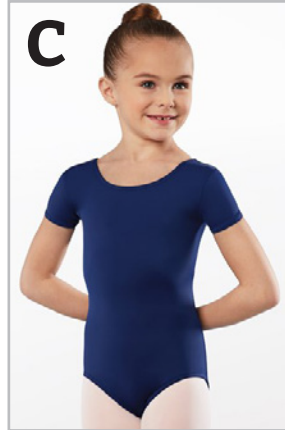

TOTAL
(Free Shipping!)

Check Enclosed Bill my account

INTRO to AGE 8/9

Cotton Short Sleeve

Intro thru Ballet Age 8

Cotton Pinch Front Cami

Intro thru Ballet Age 8

Nylon Short Sleeve

Intro thru Ballet Age 9

CLASS LEOTARD COLORS

Tiny Tots: Any color

Intro to Dance: Light Pink

Beginner Ballet

Ballet 1 (Age 6): Lavender

Ballet 2 (Age 7): Dark Pink/Navy

Ballet 3 (Age 8): Light Blue