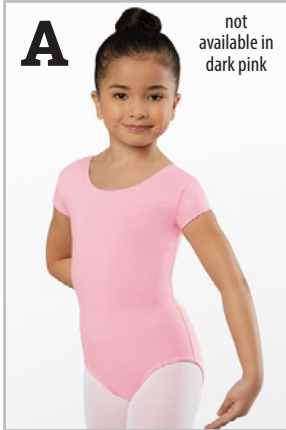

INTRO to AGE 8/9

Cotton Short Sleeve

Intro thru Ballet Age 8