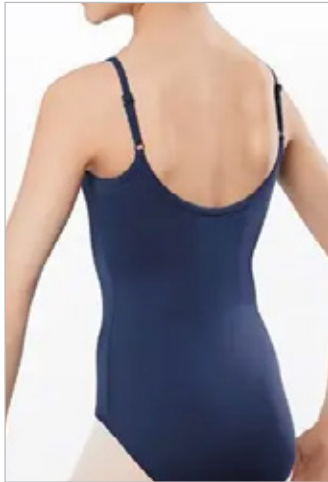

Leotards \$18 child sizes / \$20 adult sizes		Qty	Size	Color	Price	Total
A	Scoop Front / High Back Leotard					
B	Pinch-Front / High Back Leotard					
C	Tank Style / High Back Leotard					
D	Scoop Front / Low Back Leotard					
E	Pinch Front / Low Back Leotard					
TIGHTS & HAIR KITS		Qty	Size	Color	Price	Total
TIGHT SIZES: Toddler Child: CS, CI, CM, CL Adult: AS, AM, AL, AXL						
	Capezio - Basic Footed Tight ___Pink ___Lt Suntan (Nude)			<-- indicate qty of each color on left	\$13.50 Child \$15.50 Adult	
	Capezio Heavy Duty Footed Tight ___Pink ___Lt Suntan (Nude) ___Caramel ___Suntan			<-- indicate qty of each color on left	\$19 Child \$21 Adult	
	Capezio Heavy Duty Convertible Tight ___Pink ___Lt Suntan (Nude) ___Caramel ___Suntan			<-- indicate qty of each color on left	\$21 Adult	
	Capezio Heavy Duty Footless Tight ___Pink ___Lt Suntan (Nude) ___Caramel ___Suntan			<-- indicate qty of each color on left	\$21 Adult	
	BodyWrappers Convertible Tight ___Pink ___Lt Suntan (Nude) ___Suntan			<-- indicate qty of each color on left	\$20 Adult	
	BodyWrappers Convertible with Seam ___Pink ___Lt Suntan (Nude)			<-- indicate qty of each color on left	\$22 Adult	
	Hair Kits: \$ 5 (includes: 2 nets, hairpins & 2 hair ties)				\$5 ea	

Sorry, we cannot take exchanges after these dates.

TOTAL
(Free Shipping!)

Check Enclosed Bill my account

LEOTARD PRICES (for all styles): \$18 child sizes / \$20 adult sizes

HIGH BACK LEOTARDS

High Back

Scoop Front / High Back

Pinch Front / High Back

Tank / High Back

LOW BACK LEOTARDS

Low Back

Scoop Front / Low Back

Pinch Front / Low Back

TIGHTS

footed