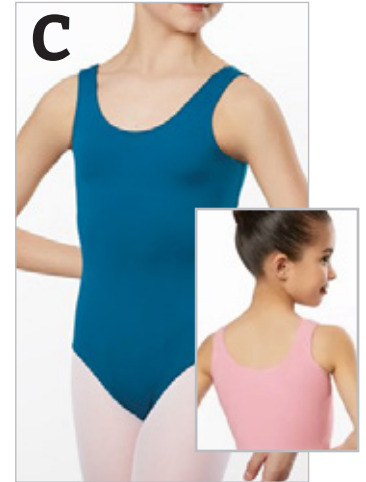

Sorry, we cannot take exchanges after these dates.

TOTAL
(Free Shipping!)

Check Enclosed Bill my account

LEOTARD PRICES (for all styles): \$18 child sizes / \$20 adult sizes

HIGH BACK LEOTARDS

High Back

Scoop Front / High Back

Pinch Front / High Back

Tank / High Back

LOW BACK LEOTARDS

Low Back

Scoop Front / Low Back

Pinch Front / Low Back

TIGHTS

footed

convertible

-  pink
-  light suntan
-  caramel
-  suntan

CLASS	LEOTARD COLOR	STYLES AVAILABLE
Intro to Ballet	Light Pink	<i>all styles available</i>
Beginner Ballet 1 (Age 6)	Lavender	<i>all styles available</i>
Beginner Ballet 2 (Age 7)	Cerise (dark pink) Navy	<i>A, C, D styles only</i> <i>all styles available</i>
Beginner Ballet 3 (Age 8)	Marine Blue	<i>B, C, E styles only</i>
Intermediate Ballet Age 9	Turquoise Peacock	<i>C style</i> <i>A, B styles only</i>
Intermediate Ballet Age 10	Royal Blue	<i>B, C, D styles only</i>
Pointe Prep Level 1	Red Mulberry	<i>A, B, C styles only</i> <i>E style only</i>
Pointe Prep Level 2	Dark Cherry	<i>all styles available</i>
Advanced Ballet B	Dark Teal	<i>C, D, E styles only</i>
Advanced Ballet A	Black	<i>all styles - or see book!</i>