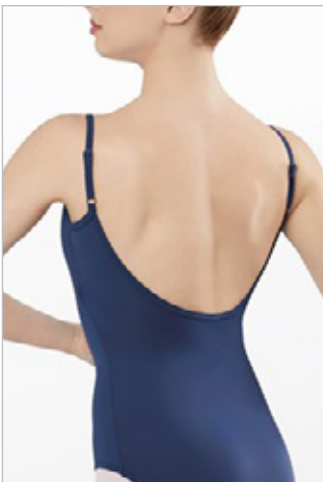

Sorry, we cannot take exchanges after these dates.

TOTAL
(Free Shipping!)

Check Enclosed Bill my account

LEOTARD PRICES (for all styles): \$18 child sizes / \$20 adult sizes

HIGH BACK LEOTARDS

High Back

Scoop Front / High Back

Pinch Front / High Back

Tank / High Back

LOW BACK LEOTARDS

Low Back

Scoop Front / Low Back

Pinch Front / Low Back

TIGHTS

footed