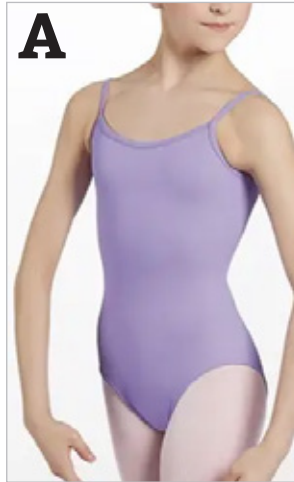

Sorry, we cannot take exchanges after these dates.

TOTAL
(Free Shipping!)

Check Enclosed Bill my account

LEOTARD PRICES (for all styles): \$18 child sizes / \$20 adult sizes

HIGH BACK LEOTARDS

High Back

Scoop Front / High Back

Pinch Front / High Back

Tank / High Back

LOW BACK LEOTARDS

Low Back

Scoop Front / Low Back

Pinch Front / Low Back

TIGHTS

footed

convertible

-  pink
-  light suntan
-  caramel
-  suntan

CLASS	LEOTARD COLOR	STYLES AVAILABLE
Intro to Ballet	Light Pink	<i>all styles available</i>
Beginner Ballet 1 (Age 6)	Lavender	<i>all styles available</i>
Beginner Ballet 2 (Age 7)	Cerise (dark pink) Navy	<i>A, C, D styles only</i> <i>all styles available</i>
Beginner Ballet 3 (Age 8)	Marine Blue	<i>B, C, E styles only</i>
Intermediate Ballet Age 9	Turquoise Peacock	<i>C style</i> <i>A, B styles only</i>
Intermediate Ballet Age 10	Royal Blue	<i>B, C, D styles only</i>
Pointe Prep Level 1	Red Mulberry	<i>A, B, C styles only</i> <i>E style only</i>
Pointe Prep Level 2	Dark Cherry	<i>all styles available</i>
Advanced Ballet B	Dark Teal	<i>C, D, E styles only</i>
Advanced Ballet A	Black	<i>all styles - or see book!</i>