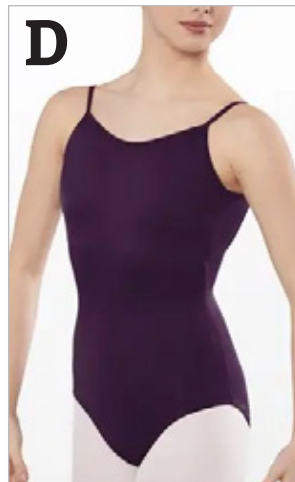

Pinch Front / High Back

Tank / High Back

LOW BACK LEOTARDS

Low Back

Scoop Front / Low Back

Pinch Front / Low Back

TIGHTS

footed

convertible

-  pink
-  light suntan
-  caramel
-  suntan

CLASS	LEOTARD COLOR	STYLES AVAILABLE
Intro to Ballet	Light Pink	<i>all styles available</i>
Beginner Ballet 1 (Age 6)	Lavender	<i>all styles available</i>
Beginner Ballet 2 (Age 7)	Cerise (dark pink) Navy	<i>A, C, D styles only</i> <i>all styles available</i>
Beginner Ballet 3 (Age 8)	Marine Blue	<i>B, C, E styles only</i>
Intermediate Ballet Age 9	Turquoise Peacock	<i>C style</i> <i>A, B styles only</i>
Intermediate Ballet Age 10	Royal Blue	<i>B, C, D styles only</i>
Pointe Prep Level 1	Red Mulberry	<i>A, B, C styles only</i> <i>E style only</i>
Pointe Prep Level 2	Dark Cherry	<i>all styles available</i>
Advanced Ballet B	Dark Teal	<i>C, D, E styles only</i>
Advanced Ballet A	Black	<i>all styles - or see book!</i>