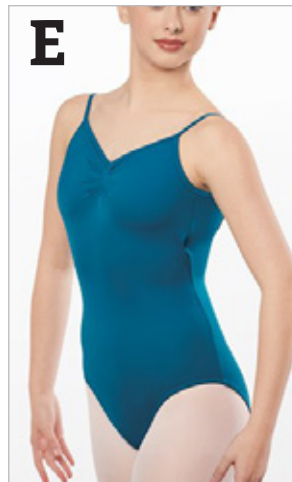

Pinch Front / High Back

Tank / High Back

LOW BACK LEOTARDS

Low Back

Scoop Front / Low Back

Pinch Front / Low Back

TIGHTS

footed

convertible

-  pink
-  light suntan
-  caramel
-  suntan

CLASS	LEOTARD COLOR	STYLES AVAILABLE
Intro to Ballet	Light Pink	<i>all styles available</i>
Beginner Ballet 1 (Age 6)	Lavender	<i>all styles available</i>
Beginner Ballet 2 (Age 7)	Cerise (dark pink) Navy	<i>A, C, D styles only</i> <i>all styles available</i>
Beginner Ballet 3 (Age 8)	Marine Blue	<i>B, C, E styles only</i>
Intermediate Ballet Age 9	Turquoise Peacock	<i>C style</i> <i>A, B styles only</i>
Intermediate Ballet Age 10	Royal Blue	<i>B, C, D styles only</i>
Pointe Prep Level 1	Red Mulberry	<i>A, B, C styles only</i> <i>E style only</i>
Pointe Prep Level 2	Dark Cherry	<i>all styles available</i>
Advanced Ballet B	Dark Teal	<i>C, D, E styles only</i>
Advanced Ballet A	Black	<i>all styles - or see book!</i>